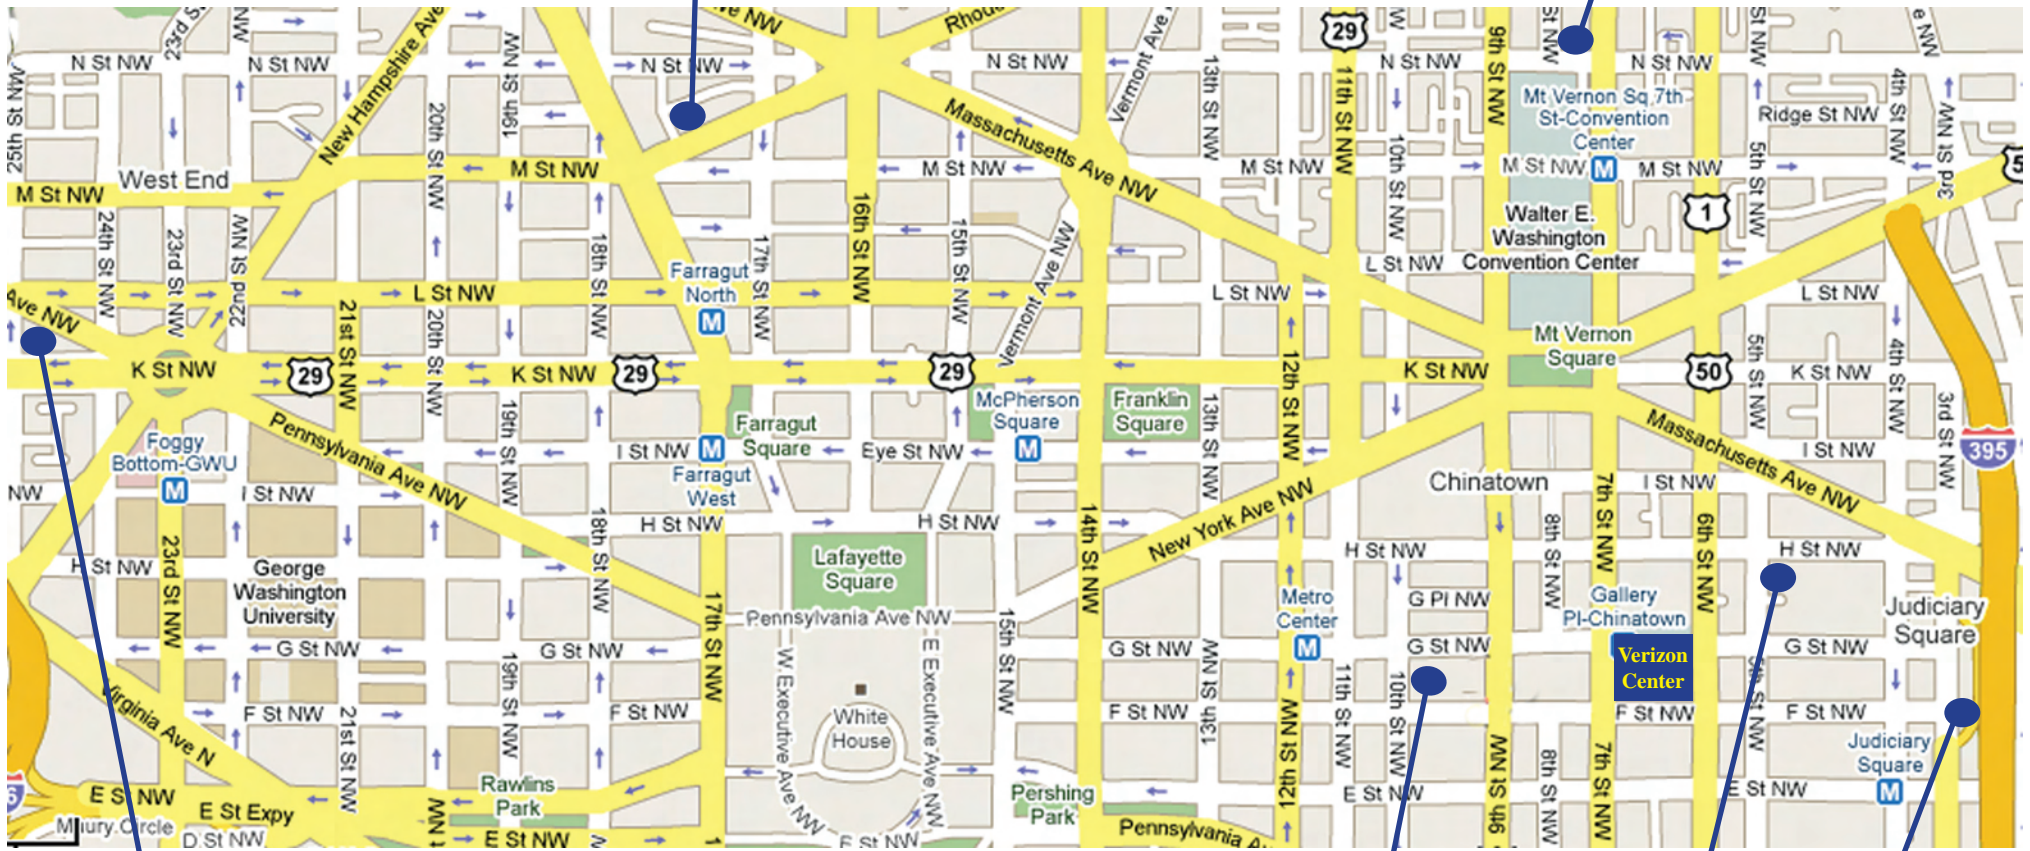

Youth Masses in Washington, DC

January 22, 2010

Cathedral of St. Matthew the Apostle
 1725 Rhode Island Ave., NW
 Mass: 9:30 am

Immaculate Conception
 8th and N Sts., NW
 Mass: 10 am

St. Stephen, Martyr
 2436 Pennsylvania Ave., NW
 Mass: 10 am

St. Patrick
 619 10th St., NW
 Masses: 8:30 & 10 am

St. Mary, Mother of God
 725 5th St., NW
 Mass: 9 am

Holy Rosary
 595 3rd St., NW
 Mass: 10:30 am

New! Near L'Enfant Plaza Metro
St. Dominic, 630 E St., SW
 Mass: 10 am